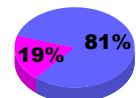

Membership Results 2008-2009

Membership 2007-2008

Month	Net Memb Goal	Actual New Memb	Actual Dropped Memb	Gain/Loss of Memb	Gain/Loss of Memb
Jul/Aug/Sep	0	53	-58	-5	-6
Oct/Nov/Dec	-20	12	-54	-42	-27
Jan/Feb/Mar	50	55	-54	1	-1
Apr/May/Jun	20	76	-82	-6	-18
Totals	50	196	-248	-52	-52

Membership Results 2008-2009

Goal, New, Dropped, Gain/Loss

Comparison of Membership Gain/Loss

Current Year Compared to the Previous Year

Gender Comparison 2008-2009

Jul/Aug/Sep

Oct/Nov/Dec

Jan/Feb/Mar

Apr/May/Jun

Male

Female