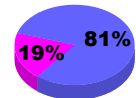

Membership Results 2008-2009

Membership 2007-2008

Month	Net Memb Goal	Actual New Memb	Actual Dropped Memb	Gain/Loss of Memb	Gain/Loss of Memb
Jul/Aug/Sep	0	53	-58	-5	-6
Oct/Nov/Dec	-20	12	-54	-42	-27
Jan/Feb/Mar	50	55	-54	1	-1
Apr/May/Jun	20	76	-82	-6	-18
Totals	50	196	-248	-52	-52

Membership Results 2008-2009

Goal, New, Dropped, Gain/Loss

Comparison of Membership Gain/Loss

Current Year Compared to the Previous Year

Gender Comparison 2008-2009

Jul/Aug/Sep

Oct/Nov/Dec

Jan/Feb/Mar

Apr/May/Jun

Male

Female