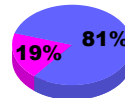

Membership Results 2008-2009

Membership 2007-2008

Month	Net Memb Goal	Actual New Memb	Actual Dropped Memb	Gain/Loss of Memb	Gain/Loss of Memb
Jul/Aug/Sep	0	53	-58	-5	-6
Oct/Nov/Dec	-20	12	-54	-42	-27
Jan/Feb/Mar	50	55	-54	1	-1
Apr/May/Jun	20	76	-82	-6	-18
Totals	50	196	-248	-52	-52

Membership Results 2008-2009

Goal, New, Dropped, Gain/Loss

Comparison of Membership Gain/Loss

Current Year Compared to the Previous Year

Gender Comparison 2008-2009

Jul/Aug/Sep

Oct/Nov/Dec

Jan/Feb/Mar

Apr/May/Jun

Male

Female