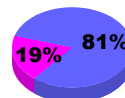

Membership Results 2008-2009

Membership 2007-2008

Month	Net Memb Goal	Actual New Memb	Actual Dropped Memb	Gain/Loss of Memb	Gain/Loss of Memb
Jul/Aug/Sep	0	53	-58	-5	-6
Oct/Nov/Dec	-20	12	-54	-42	-27
Jan/Feb/Mar	50	55	-54	1	-1
Apr/May/Jun	20	76	-82	-6	-18
Totals	50	196	-248	-52	-52

Membership Results 2008-2009

Goal, New, Dropped, Gain/Loss

Comparison of Membership Gain/Loss

Current Year Compared to the Previous Year

Gender Comparison 2008-2009

Jul/Aug/Sep

Oct/Nov/Dec

Jan/Feb/Mar

Apr/May/Jun

Male

Female