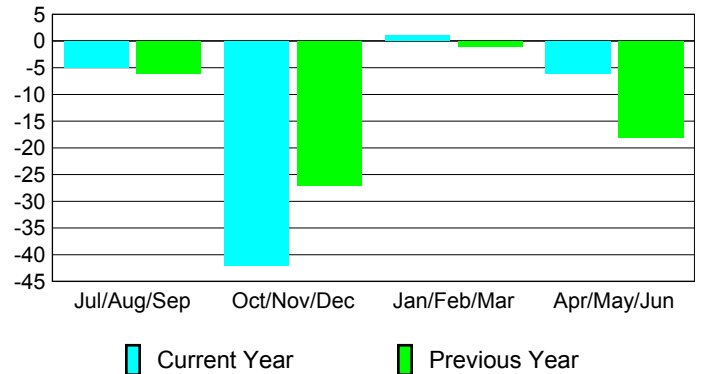

Membership Results 2008-2009

Membership 2007-2008

Month	Net Memb Goal	Actual New Memb	Actual Dropped Memb	Gain/Loss of Memb	Gain/Loss of Memb
Jul/Aug/Sep	0	53	-58	-5	-6
Oct/Nov/Dec	-20	12	-54	-42	-27
Jan/Feb/Mar	50	55	-54	1	-1
Apr/May/Jun	20	76	-82	-6	-18
Totals	50	196	-248	-52	-52

Membership Results 2008-2009

Goal, New, Dropped, Gain/Loss

Comparison of Membership Gain/Loss

Current Year Compared to the Previous Year

Gender Comparison 2008-2009

Jul/Aug/Sep

Oct/Nov/Dec

Jan/Feb/Mar